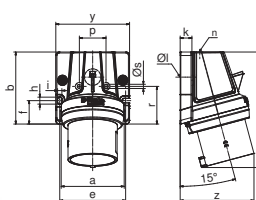

A	16	16	32	32	32
P	4	5	3	4	5
a	80,0	80,0	80,0	80,0	80,0
b	92,0	92,0	92,0	92,0	92,0
e	84,0	84,0	84,0	84,0	84,0
f	30,0	30,0	30,0	30,0	30,0
h	9,0	9,0	9,0	9,0	9,0
i	5,5	5,5	5,5	5,5	5,5
k	15,0	15,0	15,0	15,0	15,0
Ø l	21,0	21,0	21,0	21,0	21,0
n	M32	M32	M32	M32	M32
x	133,0	134,0	147,0	147,0	148,0
y	94,0	94,0	94,0	94,0	94,0
z	89,0	93,0	92,0	92,0	95,0

A	P	V	Laji	Snro	
16	4	400	24714		Tulossa
16	5	400	24675		Tulossa
32	3	230	24691		Tulossa
32	4	400	24703		Tulossa
32	5	400	24661		Tulossa

Seinäpistorasia INNOLINQ

- Ruuviton QUICK-CONNECT kytkentä
- Kaapelliläpiviennit 1x ylhäällä auki ja 1x pohjassa kiinni
- Suojaluokka IP44
- KONTEX-ULTRA liittimet valmistettu korkeita lämpötiloja kestävästä materiaalista
- Ei sisällä lyijyä

QUICK CONNECT
KONTEX ULTRA

110635