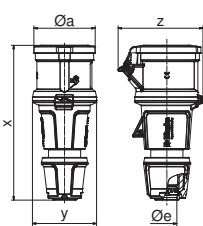

Pistotulppa INNOLINQ

- Ruuviton QUICK-CONNECT kytkentä
- Ruuviton itselukittuva runko
- Integroitu MULTI-GRIP vedonpoisto ja tiiviste
- Suojaluokka IP54
- KONTEX-ULTRA liittimet valmistettu korkeita lämpötiloja kestävästä materiaalista
- Ei sisällä lyijyä

QUICK CONNECT
KONTEX ULTRA
MULTI GRIP

201

A	16	16	16	32	32	32
P	3	4	5	3	4	5
Ø a	59,0	71,0	71,0	80,0	80,0	80,0
b	94,0	103,0	103,0	124,0	124,0	124,0
d	109,0	123,0	123,0	145,0	145,0	145,0
Ø e	18,0	21,0	21,0	29,0	29,0	29,0
f	63,0	76,0	76,0	85,0	85,0	85,0
x	145,0	160,0	160,0	191,0	191,0	191,0
y	59,0	71,0	71,0	80,0	80,0	80,0
z	64,0	76,0	78,0	85,0	85,0	89,0

A	P	V	Laji	Snro	
16	3	230	211	24 191 01	Saatavilla
16	4	400	215		Tulossa
16	5	400	200	24 191 03	Saatavilla
32	3	230	2114		Tulossa
32	4	400	2118		Tulossa
32	5	400	201	24 191 06	Saatavilla

Jatkopistorasia INNOLINQ

- Ruuviton QUICK-CONNECT kytkentä
- Ruuviton itselukittuva runko
- Integroitu MULTI-GRIP vedonpoisto ja tiiviste
- Suojaluokka IP54
- KONTEX-ULTRA liittimet valmistettu korkeita lämpötiloja kestävästä materiaalista
- Ei sisällä lyijyä

QUICK CONNECT
KONTEX ULTRA
MULTI GRIP

301

A	16	16	16	32	32	32
P	3	4	5	3	4	5
Ø a	55,0	61,0	68,0	69,0	69,0	76,0
x	157,0	171,0	171,0	205,0	205,0	205,0
y	59,0	71,0	71,0	80,0	80,0	80,0
z	80,0	90,0	94,0	99,0	99,0	105,0
Ø e	18,0	21,0	21,0	29,0	29,0	29,0

A	P	V	Laji	Snro	
16	3	230	311	24 191 07	Saatavilla
16	4	400	315		Tulossa
16	5	400	300	24 191 09	Saatavilla
32	3	230	3114		Tulossa
32	4	400	3118		Tulossa
32	5	400	301	24 191 12	Saatavilla

Kojevastake INNOLINQ

- Ruuviton QUICK-CONNECT kytkentä
- Kaapelliläpiviennit 1x ylhäällä auki ja 1x pohjassa kiinni
- Suojaluokka IP44
- KONTEX-ULTRA liittimet valmistettu korkeita lämpötiloja kestävästä materiaalista
- Ei sisällä lyijyä

QUICK CONNECT
KONTEX ULTRA

24661