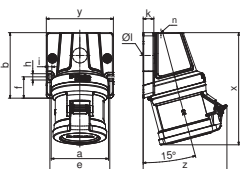

A	16	16	32	32	32
P	4	5	3	4	5
a	80,0	80,0	80,0	80,0	80,0
b	92,0	92,0	92,0	92,0	92,0
e	84,0	84,0	84,0	84,0	84,0
f	30,0	30,0	30,0	30,0	30,0
h	9,0	9,0	9,0	9,0	9,0
i	5,5	5,5	5,5	5,5	5,5
k	15,0	15,0	15,0	15,0	15,0
Ø l	21,0	21,0	21,0	21,0	21,0
n	M32	M32	M32	M32	M32
x	144,0	145,0	157,0	157,0	158,0
y	94,0	94,0	94,0	94,0	94,0
z	110,0	114,0	112,0	112,0	118,0

A	P	V	Laji	Snro	
16	4	400	110670		Tulossa
16	5	400	110624	24 191 19	Saatavilla
32	3	230	110646		Tulossa
32	4	400	110658		Tulossa
32	5	400	110635	24 191 22	Saatavilla